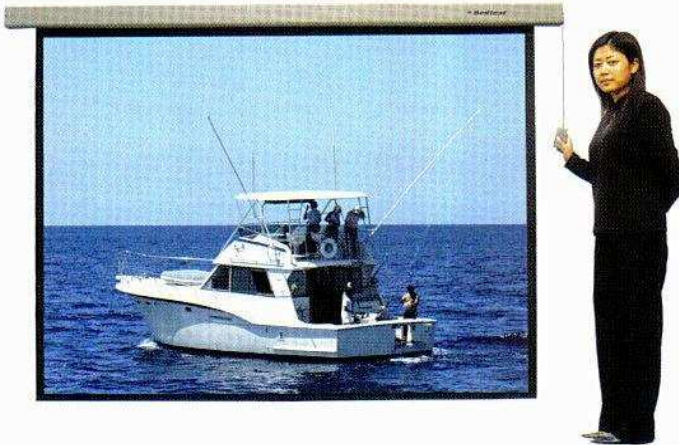

ELECTRIC SCREEN

Redleaf Electric Screen

Glass Beaded Screen

With high brightness, gain of more than 2.2, effective scattering angle of more than 30°, fine color rendition, good vision effect in bright circumstances.

Matt White Screen

Popular durable and economic matt white screen, with a gain of more than 0.85, effective scattering angle of more than 100°, soft light, no visual fatigue after long time use.

With Synchronized Motor