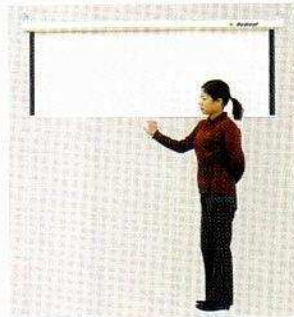

WALL-MOUNT SCREEN

With strong and elegant octagon housing, innovative manually self-lock device, the screen can be adjusted to any location. Simple operation and long life, the screen is widely used in educational area and offices.

Size(H × L)		Housing length (mm)	Screen Surface			Description		
in. or ft.	(mm)		Glass Backed	Matt White	Seamless	Boast	Auricar	Redleaf
50" × 50"	1270 × 1270	1350	✓	✓	✓	✓	✓	✓
45" × 60"(75")	1140 × 1530	1610	✓	✓	✓	✓	✓	✓
60" × 60"	1530 × 1530	1610	✓	✓	✓	✓	✓	✓
50" × 67"(84")	1280 × 1710	1790	✓	✓	✓	✓	✓	✓
70" × 70"	1800 × 1800	1890	✓	✓	✓	✓	✓	✓
60" × 80"(100")	1530 × 2030	2120	✓	✓	✓	✓	✓	✓
84" × 84"	2130 × 2130	2220	✓	✓	✓	✓	✓	✓
72" × 96"(120")	1830 × 2440	2530	✓	✓	✓	✓	✓	✓
96" × 96"	2440 × 2440	2505	✓	✓	✓	✓	✓	✓
81" × 108"(135")	2060 × 2740	2805	✓	✓	✓	✓	✓	✓
108" × 108"	2740 × 2740	2806	✓	✓	✓	✓	✓	✓
8' × 10' (150")	2290 × 3050	3115	✓	✓	✓	✓	✓	✓
120" × 120"	3050 × 3050	3116	✓	✓	✓	✓	✓	✓
9' × 12' (180")	2740 × 3660	3726	✓	✓	✓	✓	✓	✓
144" × 144"	3660 × 3660	3726	✓	✓	✓	✓	✓	✓
120" × 160"(200")	3050 × 4060	4126	✓	✓	✓	✓	✓	✓

The sizes of above screen surfaces include black border. Other sizes of screen are on request.